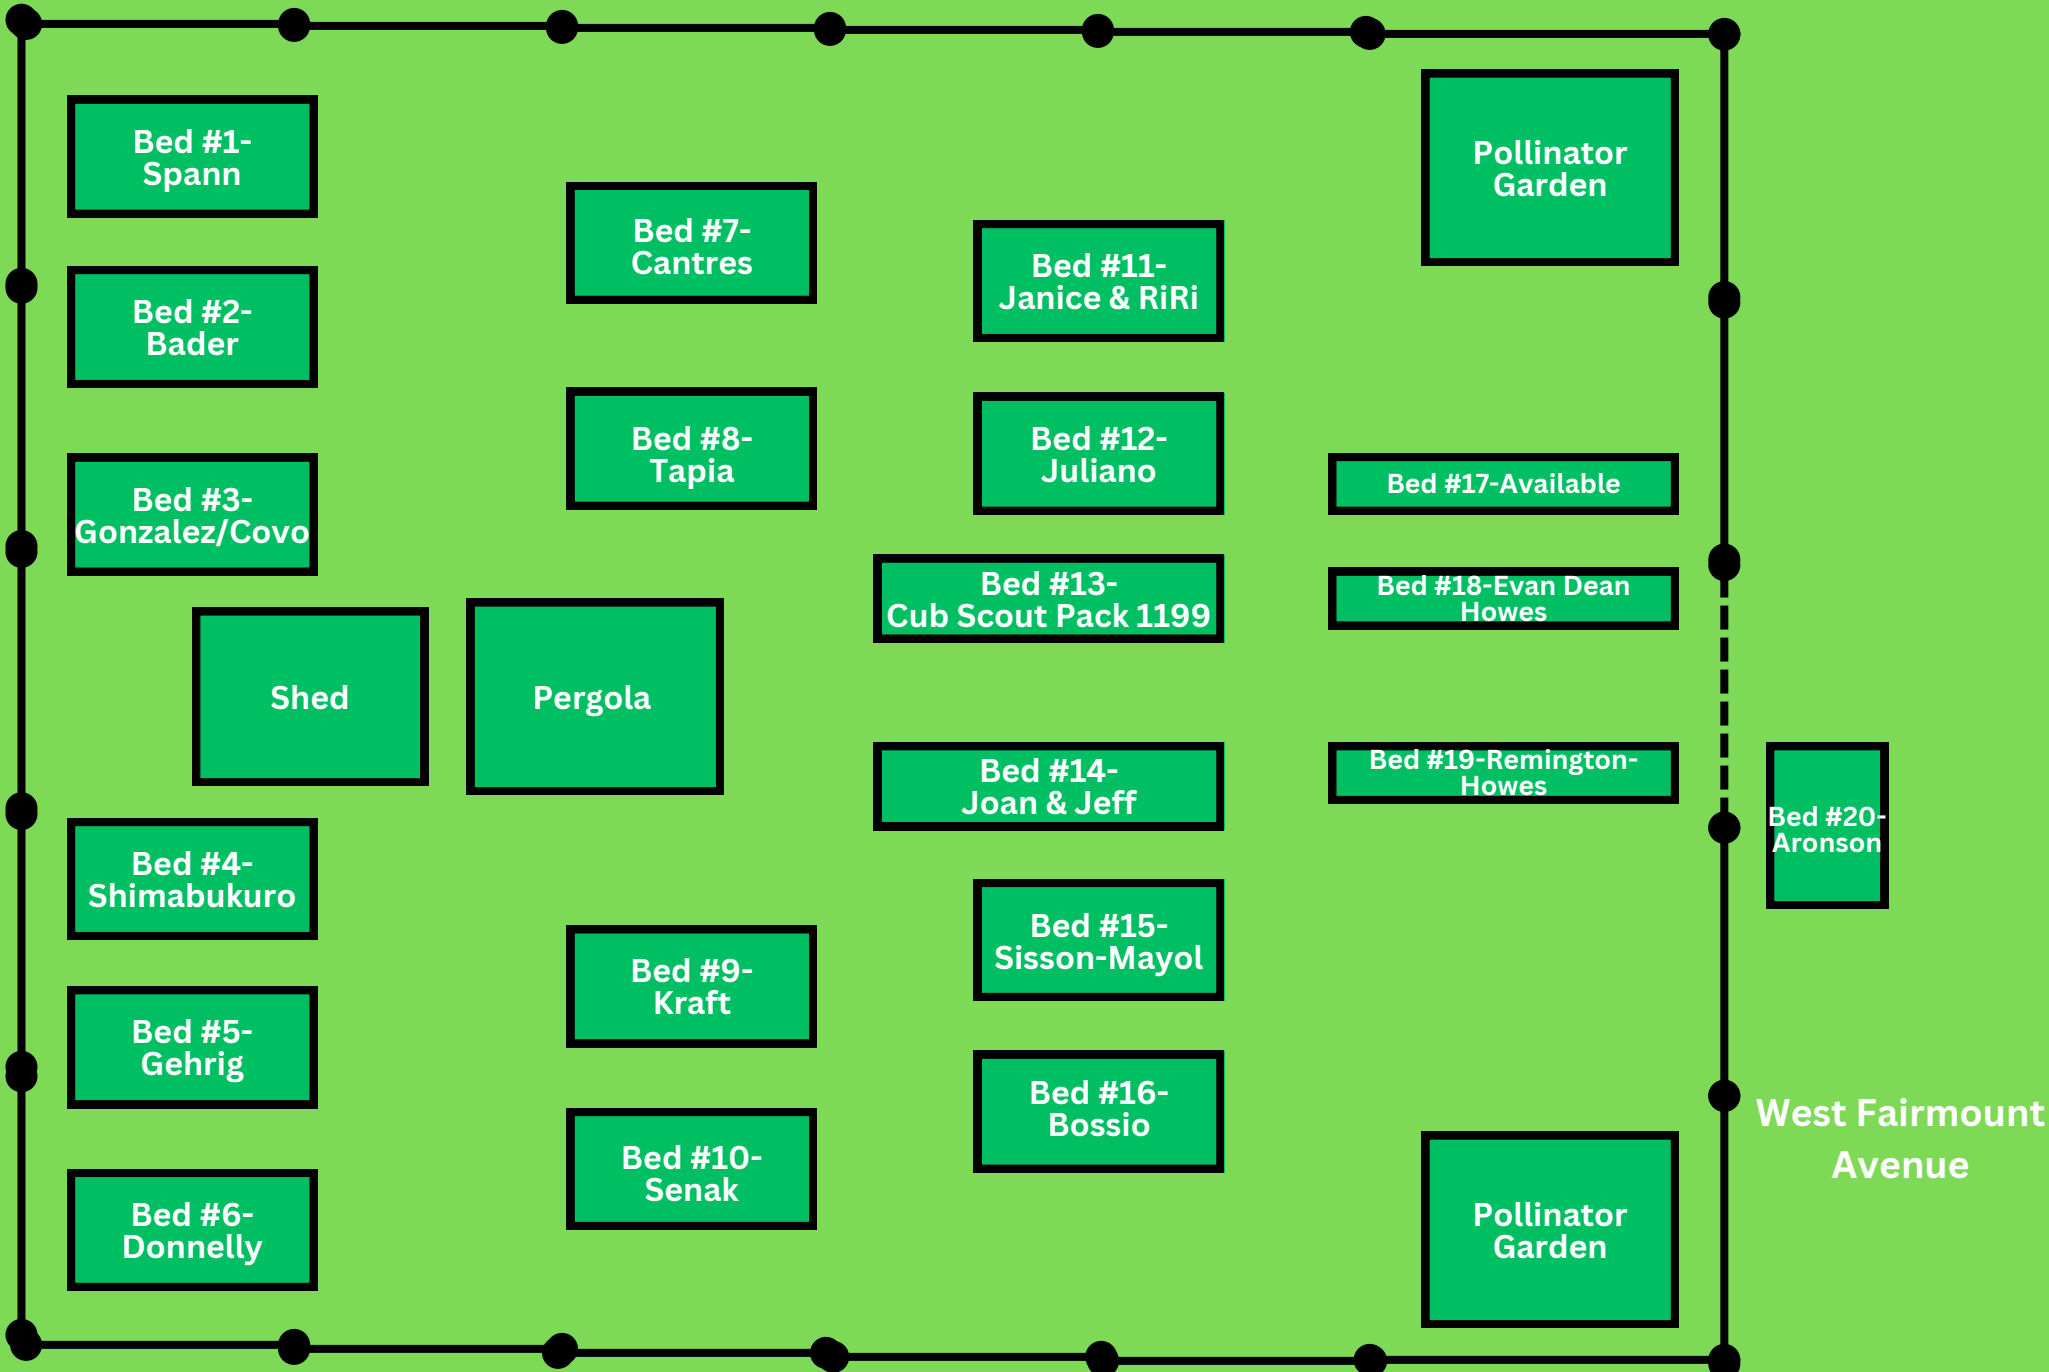

# 2024 Maywood Community Garden Layout

Palmer Avenue Parking Lot

Bed #1-  
Spann

Bed #2-  
Bader

Bed #3-  
Gonzalez/Covo

Shed

Bed #4-  
Shimabukuro

Bed #5-  
Gehrig

Bed #6-  
Donnelly

Bed #7-  
Cantres

Bed #8-  
Tapia

Pergola

Bed #9-  
Kraft

Bed #10-  
Senak

Bed #11-  
Janice & RiRi

Bed #12-  
Juliano

Bed #13-  
Cub Scout Pack 1199

Bed #14-  
Joan & Jeff

Bed #15-  
Sisson-Mayol

Bed #16-  
Bossio

Pollinator  
Garden

Bed #17-Available

Bed #18-Evan Dean  
Howes

Bed #19-Remington-  
Howes

Bed #20-  
Aronson

Pollinator  
Garden

West Fairmount  
Avenue

Edel Avenue